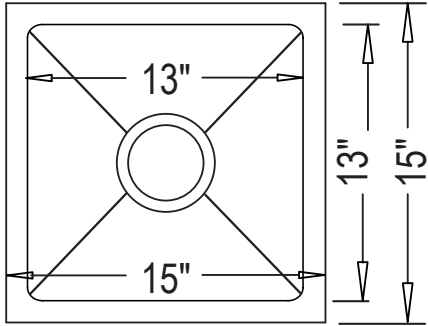

Undermount Kitchen

--- Dimensions ---	
Outer:	15" x 15" x 9"
Inner:	13" x 13" x 9"

Model	Description	Colors / Finishes
R-ZS-500 "Radial Libation"	Undermount Sink	N/A

Included Components

- Mounting Clips
- Cut-out template

Product Specification

This sink shall be a single compartment with 20° inside rounded corner bowl. It shall be 15" in length and 15" in width, with an overall depth of 9". Sink shall be made of 18 gauge stainless steel. Sink shall include installation hardware. Sink shall be UrbanPlace Model R-ZS-500 "Radial Libation".

R-ZS-500 "Radial Libation"

TECHNICAL INFORMATION

-- Fixture -- *	
Basin Area	13" x 13" x 9"
Drain Hole Diameter	3-5/8"
*Approximate measurements for comparison only.	

Product Image

Front View

Top View

Product Diagram